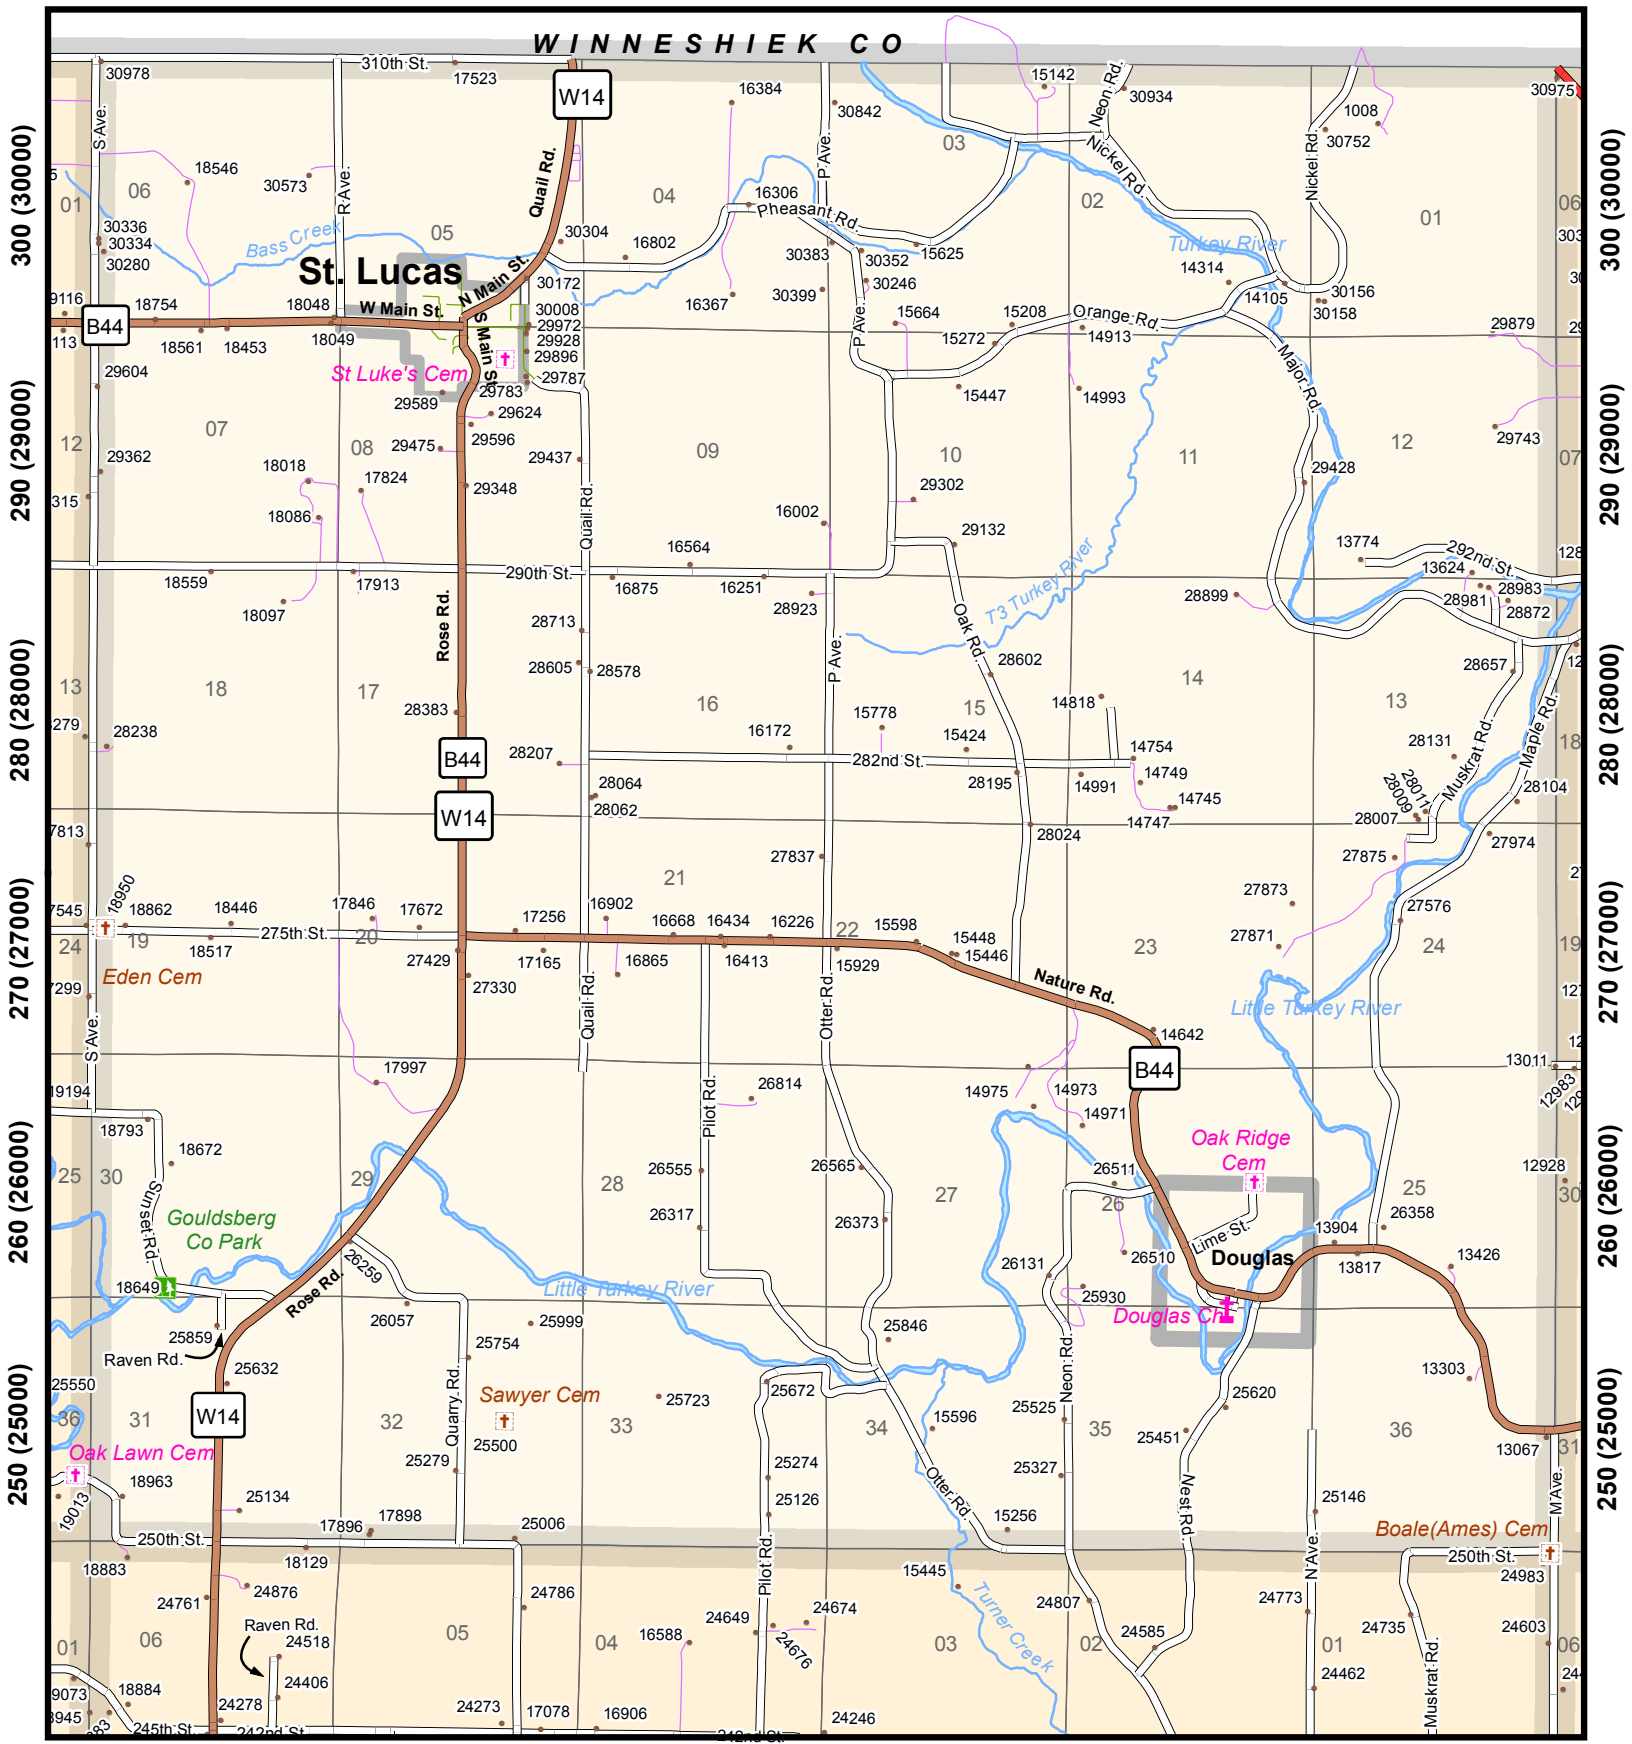

R (18000)

Q (17000)

P (16000)

O (15000)

N (14000)

M (13000)

WINNESHIEK CO

**Legend**

- ADDRESS
- ✚ CHURCH
- ✚ CEMETERY
- ✚ PIONEER CEMETERY
- ★ HISTORIC
- 🏛️ GOVERNMENT
- 🏫 SCHOOL
- 🌳 PARK
- ✈️ AIRPORT
- 🛩️ HELIPORT
- 🚧 PRIVATE ROAD
- 🏠 URBAN AREA

# AUBURN TOWNSHIP