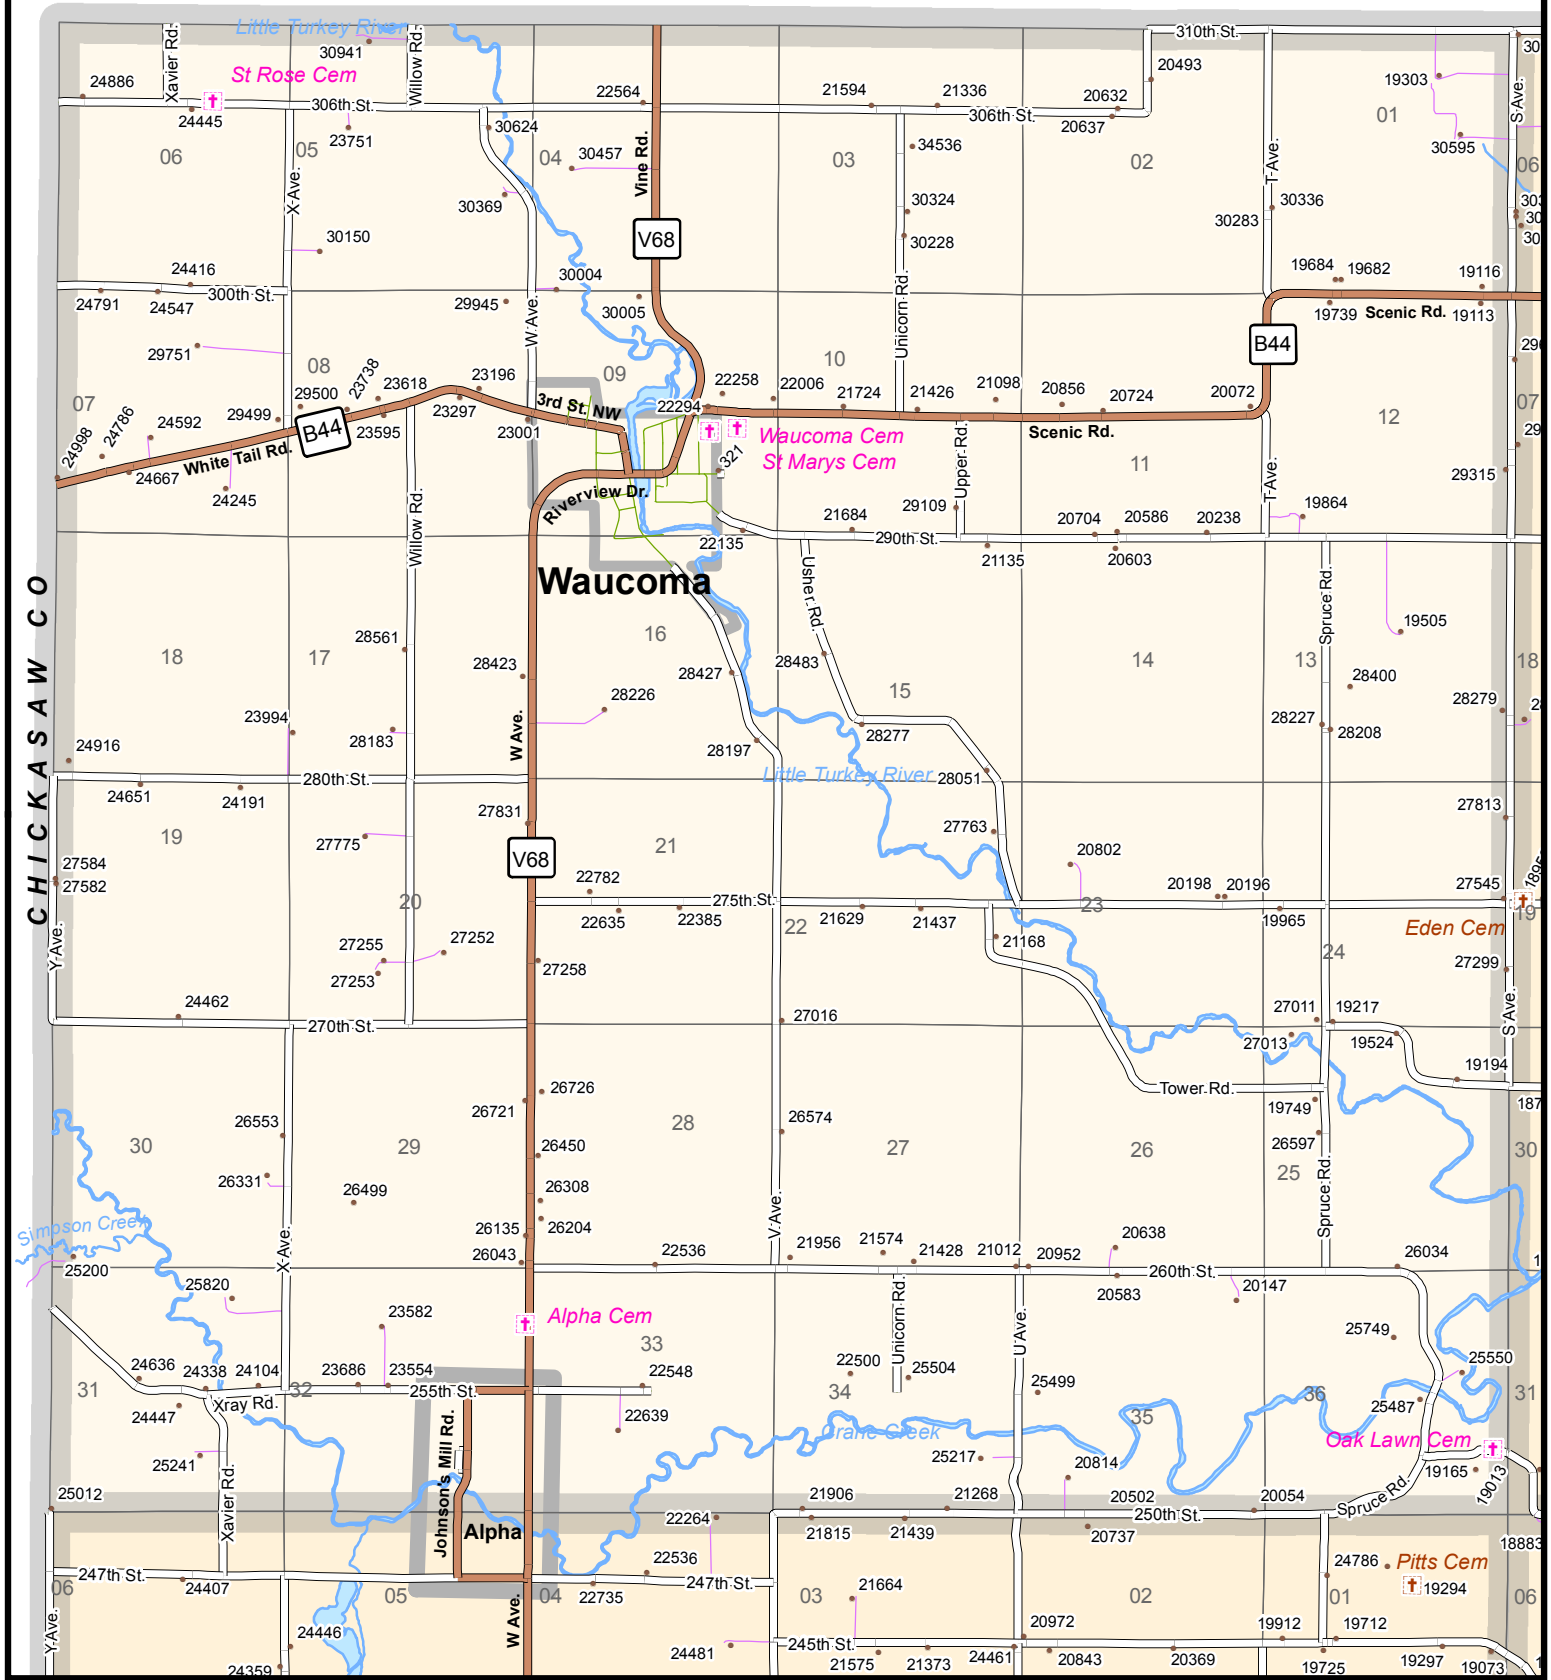

X (24000)

W (23000)

V (22000)

U (21000)

T (20000)

S (19000)

WINNESHIEK CO

Legend X (24000) W (23000) V (22000) U (21000) T (20000) S (19000)

● ADDRESS	🏫 SCHOOL	🏘 URBAN AREA
✚ CHURCH	🌳 PARK	
✚ CEMETERY	✈ AIRPORT	
✚ PIONEER CEMETERY	🛫 HELIPORT	
★ HISTORIC	🛣 PRIVATE ROAD	
🏛 GOVERNMENT		

EDEN TOWNSHIP

T-95-N R-10-W

Rural Address Map

2015

Direct all improvements, corrections, and comments on this map to the Fayette County GIS Office or E-Mail: jbiver@co.fayette.ia.us